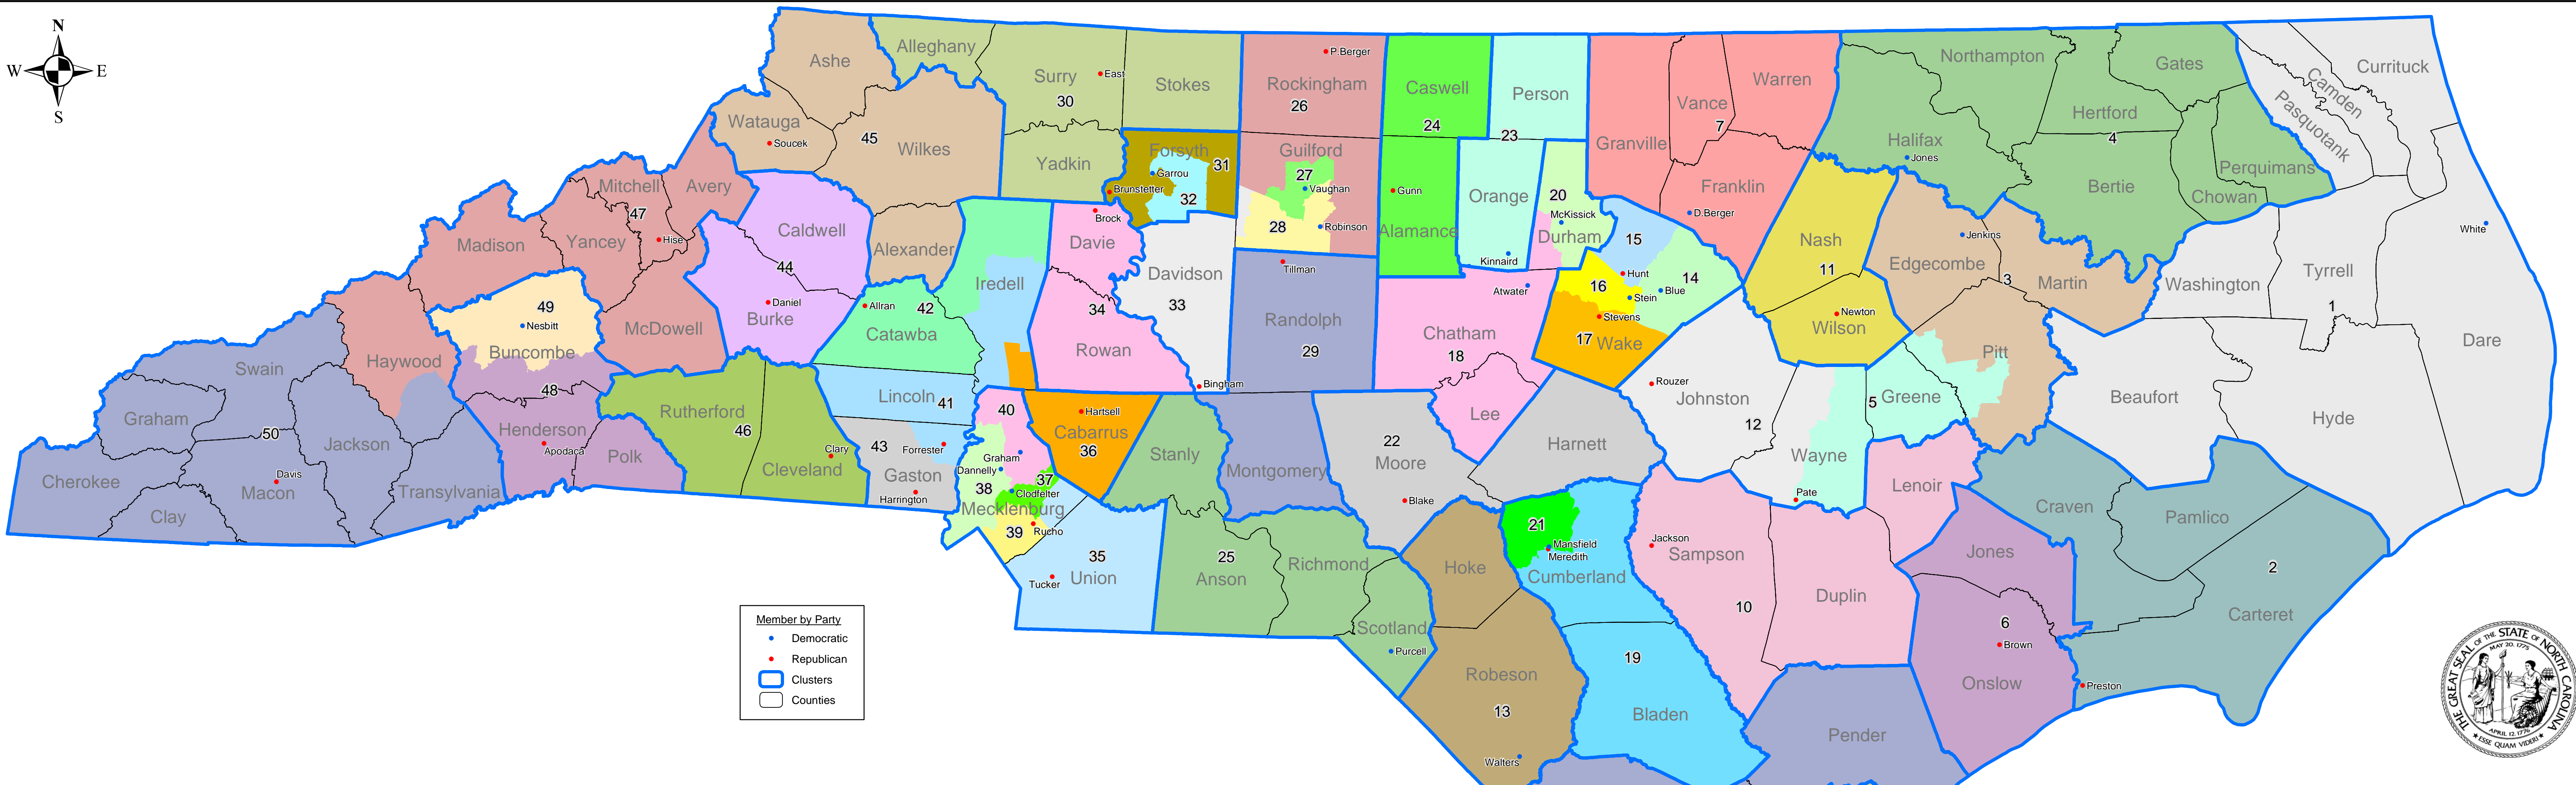

2003 SENATE REDISTRICTING PLAN

40 20 0 40 80 120 160 200