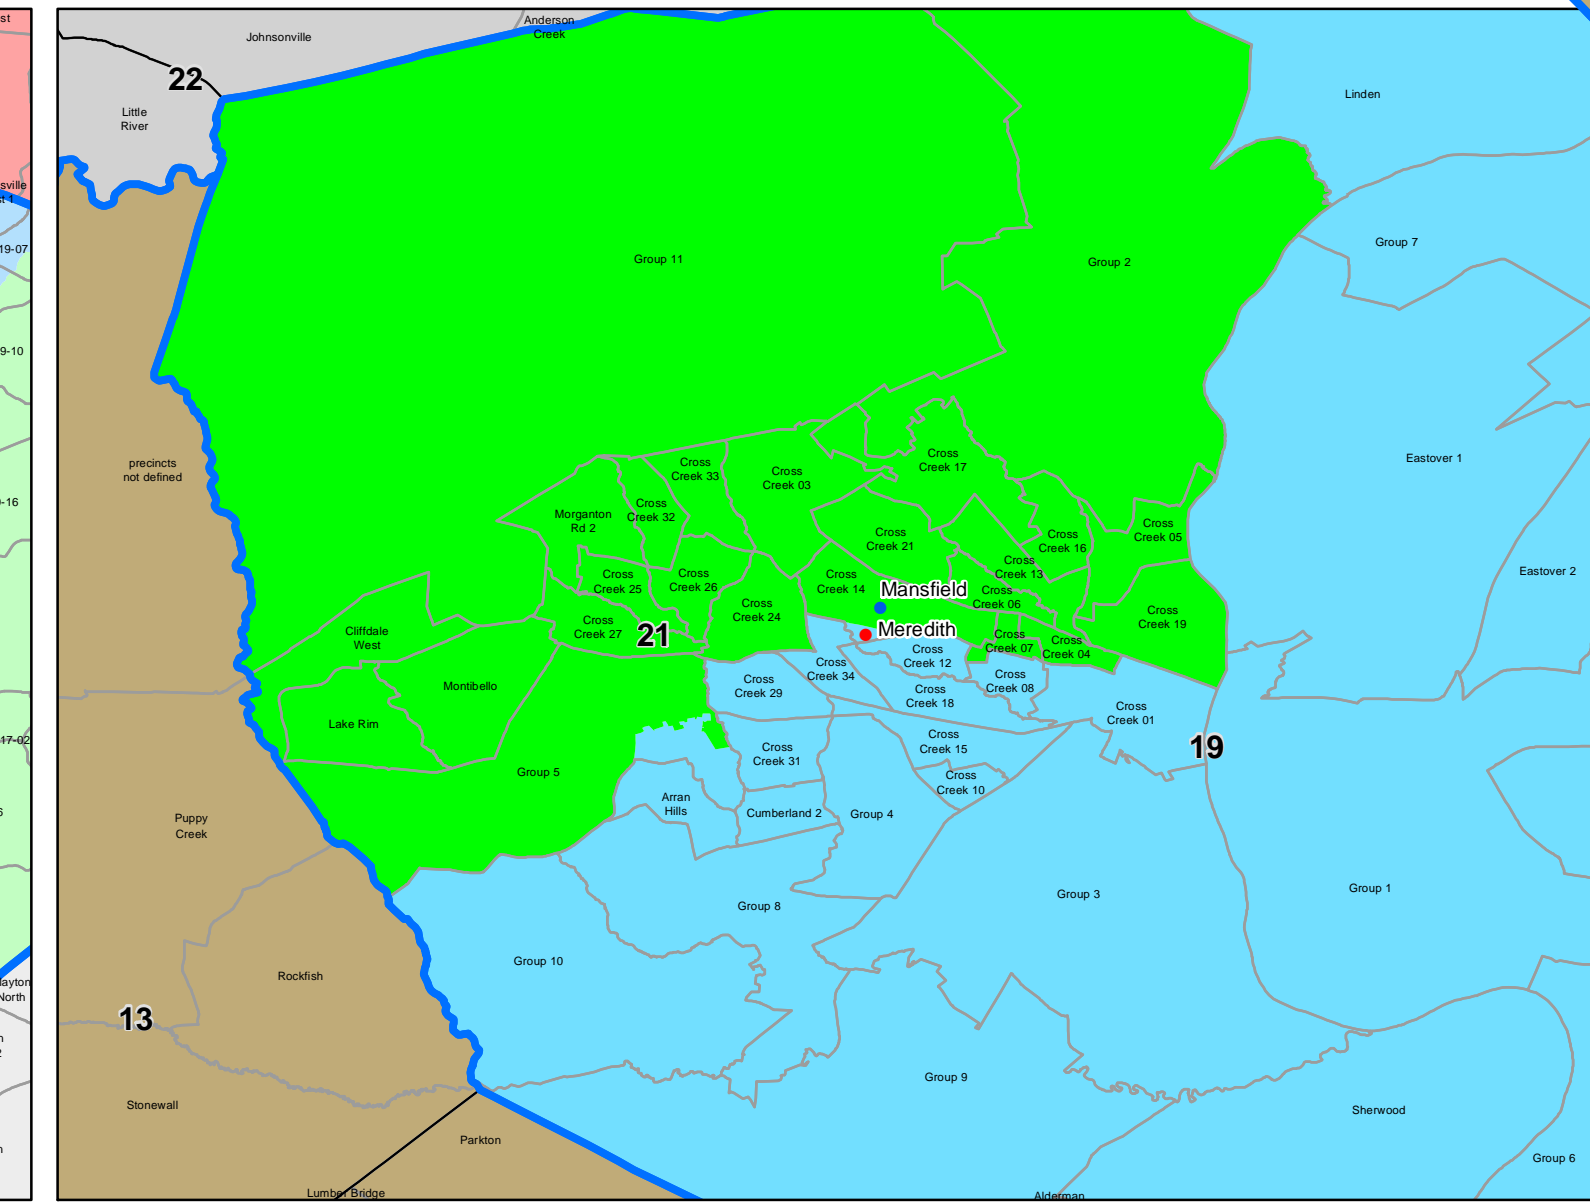

2003 SENATE REDISTRICTING PLAN

40 20 0 40 80 120 160 200