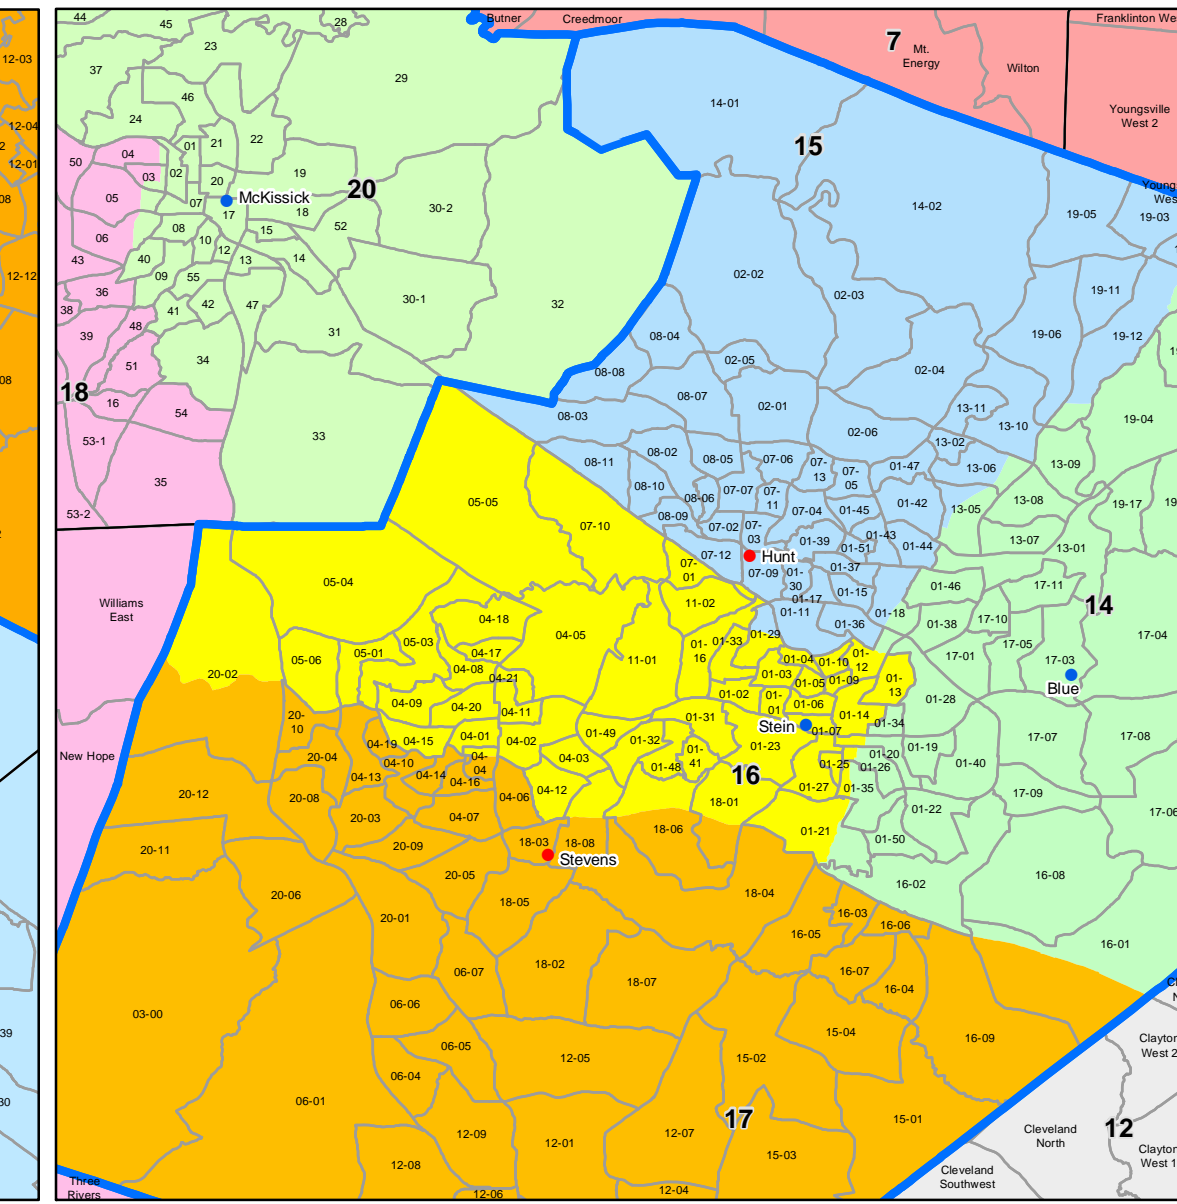

2003 SENATE REDISTRICTING PLAN

40 20 0 40 80 120 160 200