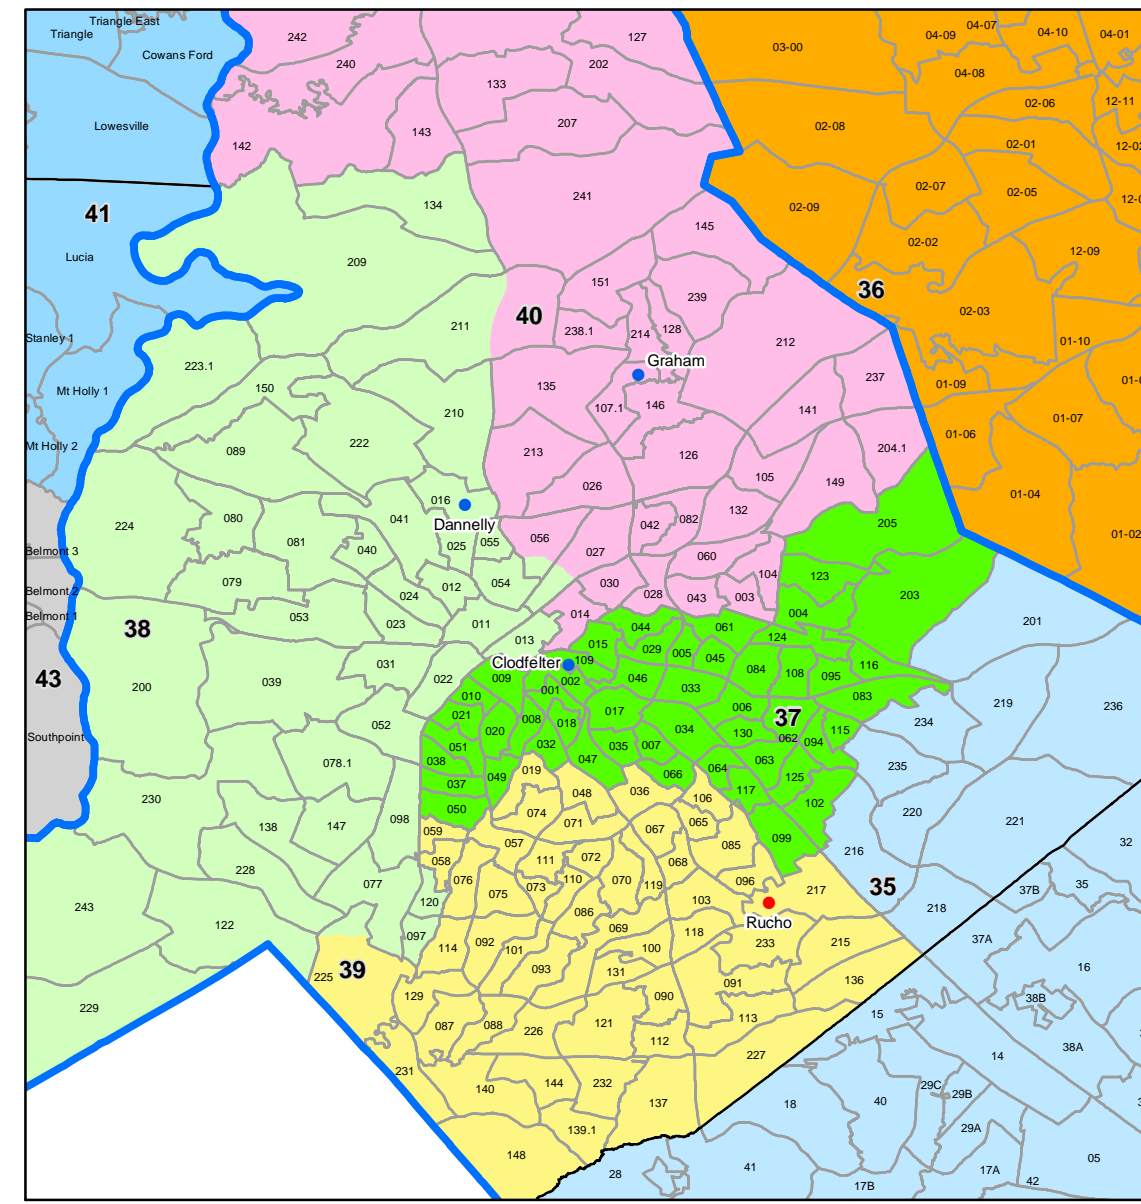

2003 SENATE REDISTRICTING PLAN

40 20 0 40 80 120 160 200