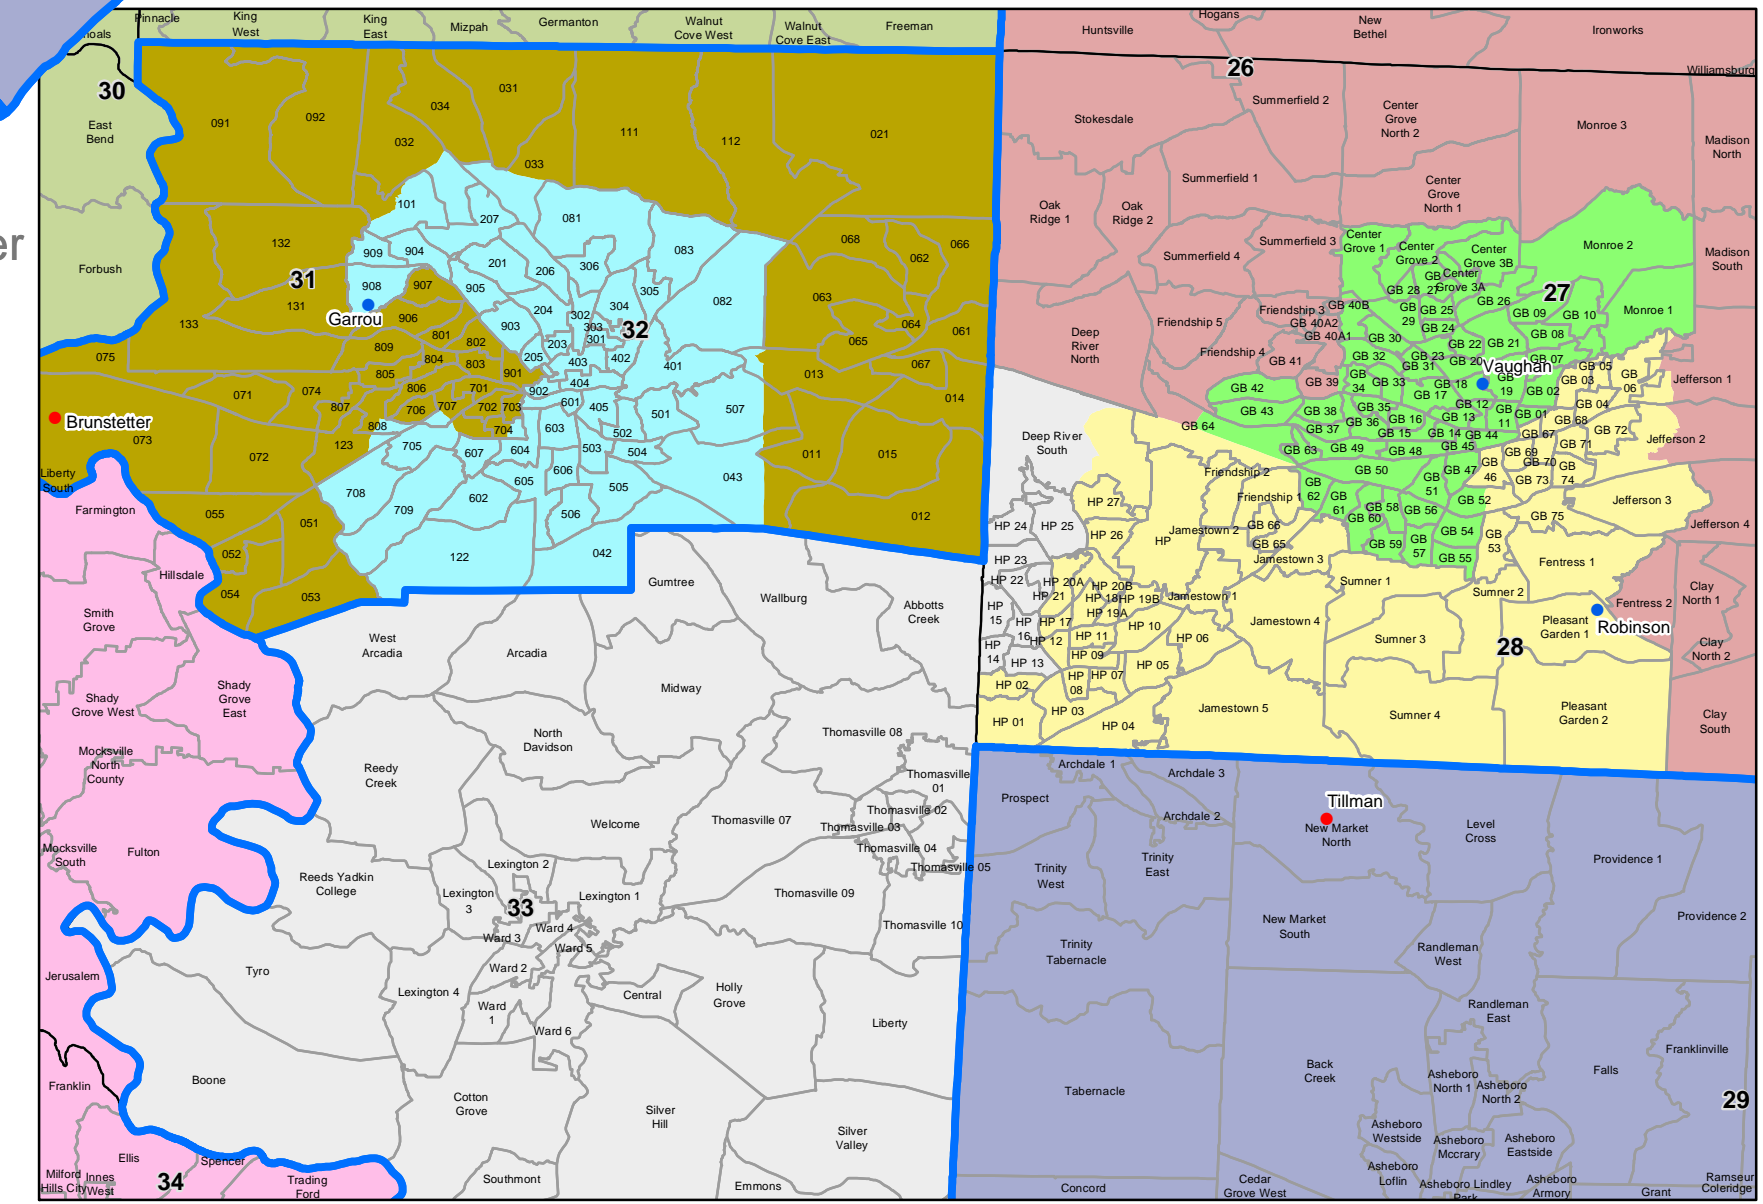

2003 SENATE REDISTRICTING PLAN

40 20 0 40 80 120 160 200